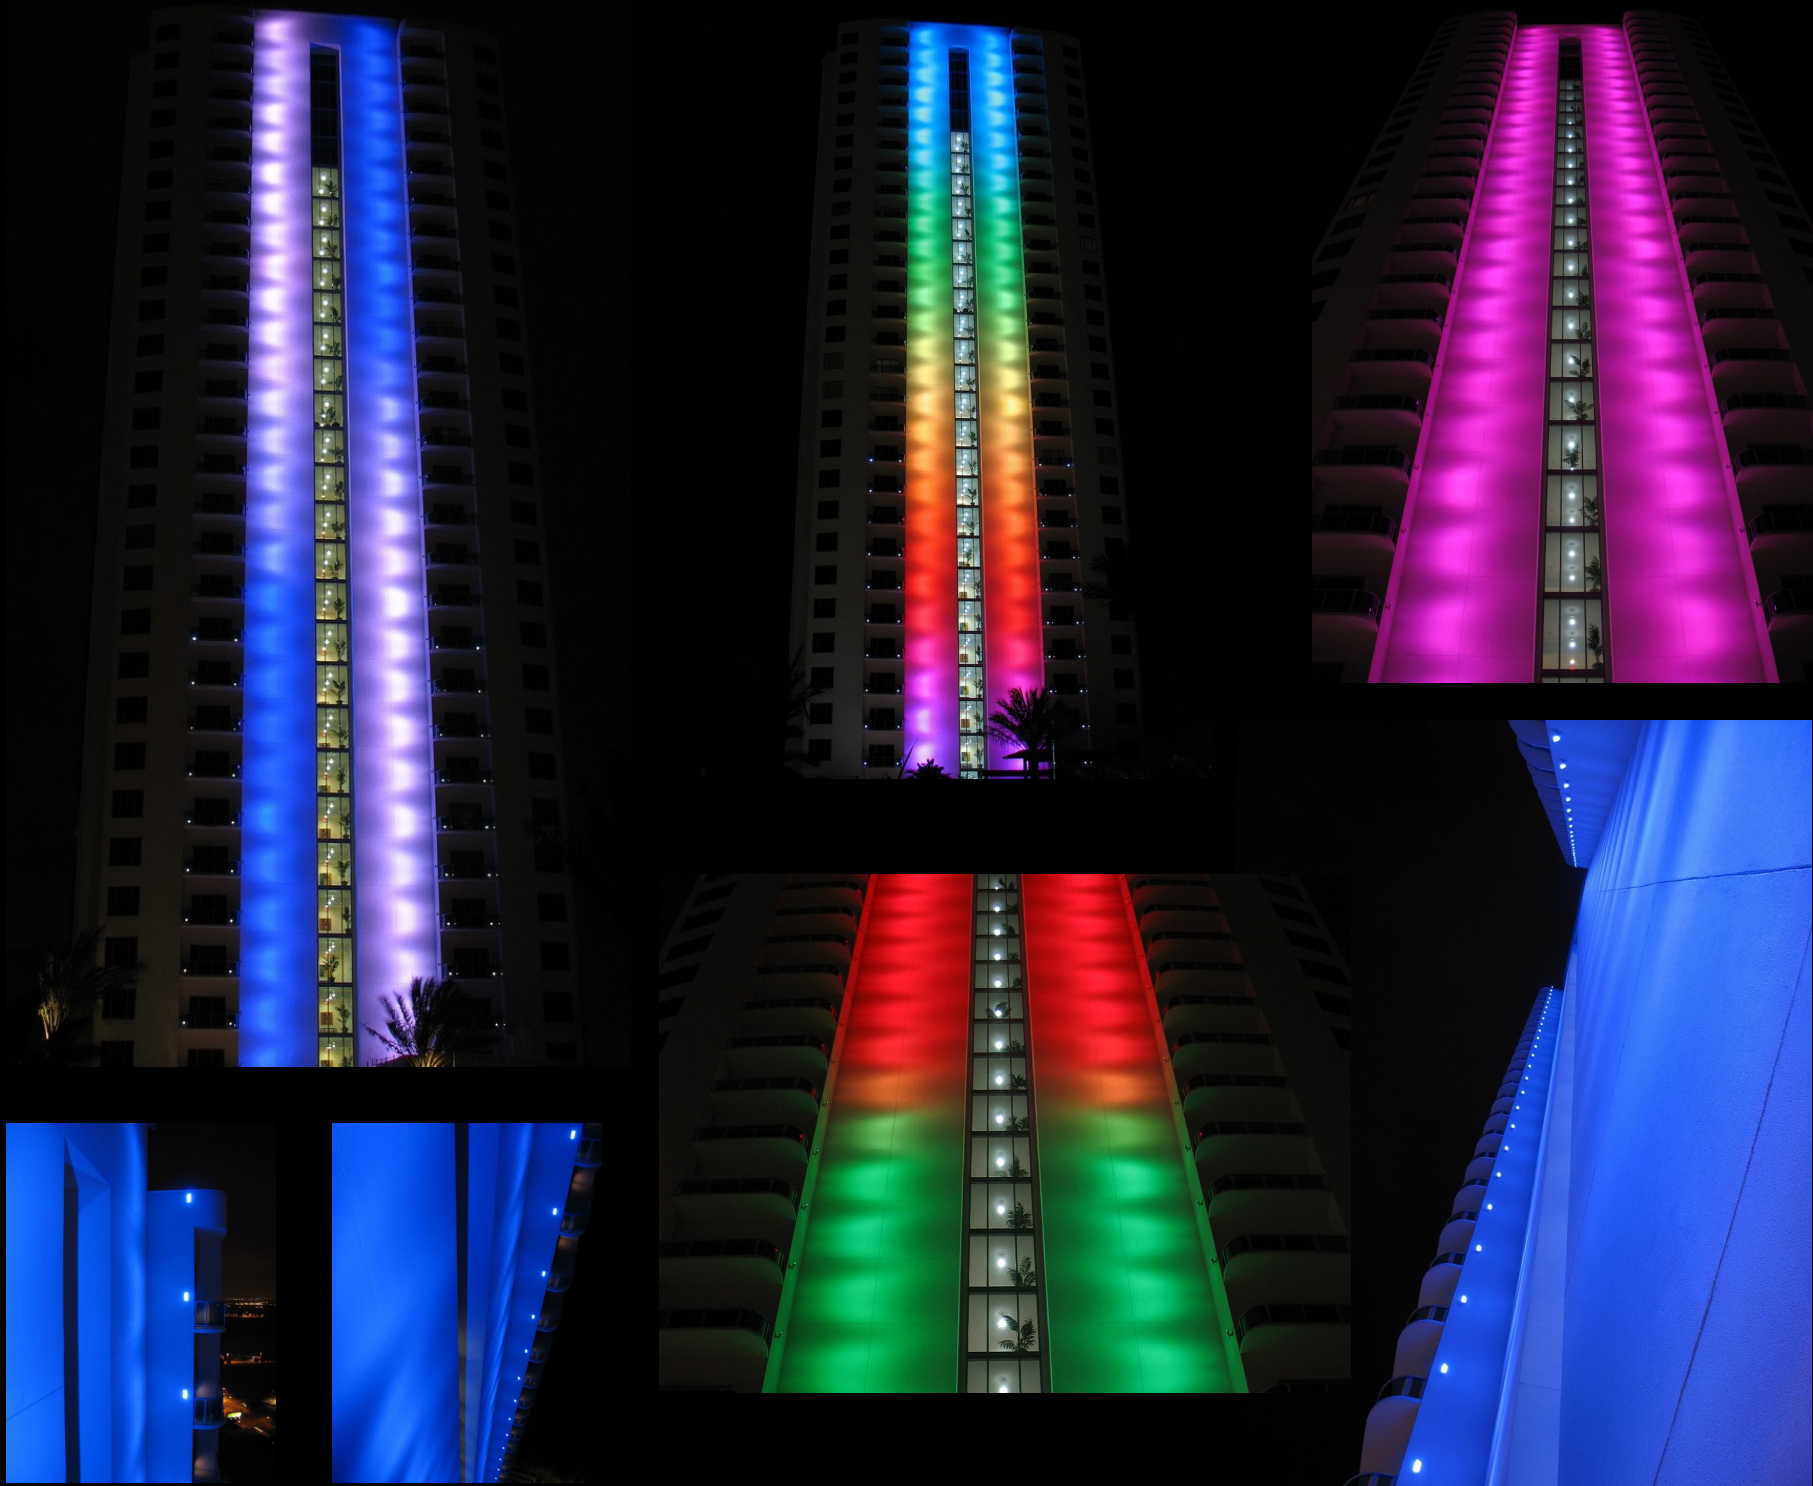

LIGHT PARTNERS

CREATIVE
LIGHTING
DESIGN

PROJECT IMAGES /
STYLE SHEET

'ENDEAVOUR'

Houston, Texas, USA

Exterior Façade
Feature Lighting

LIGHT PARTNERS
Creative Lighting Design

www.light-partners.com